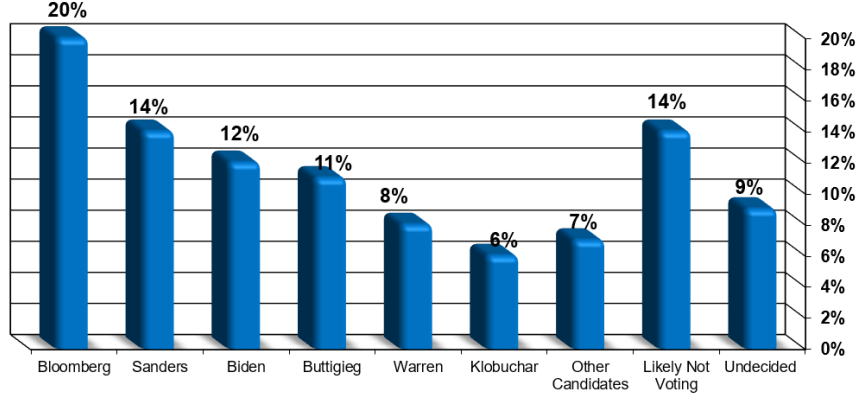

# SOONER SURVEY

## Regardless of Democrat Nomin Oklahoma is Trump Country

*Bloomberg, Sanders lead fluid Democrat primary field*

By Pat McFerron, President  
Cole Hargrave Snodgrass & Associates  
 @McFerron

**Presidential Primary? - Among Past Dem. Primary Voters**