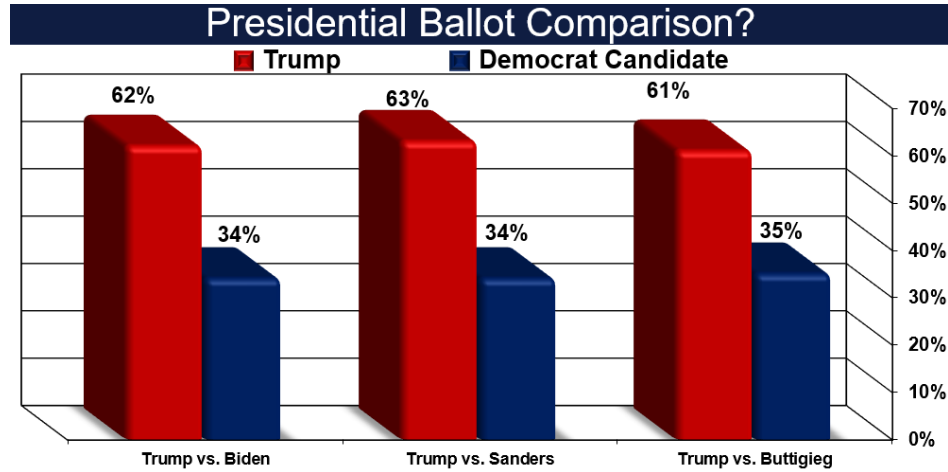

(Continued from page 1)