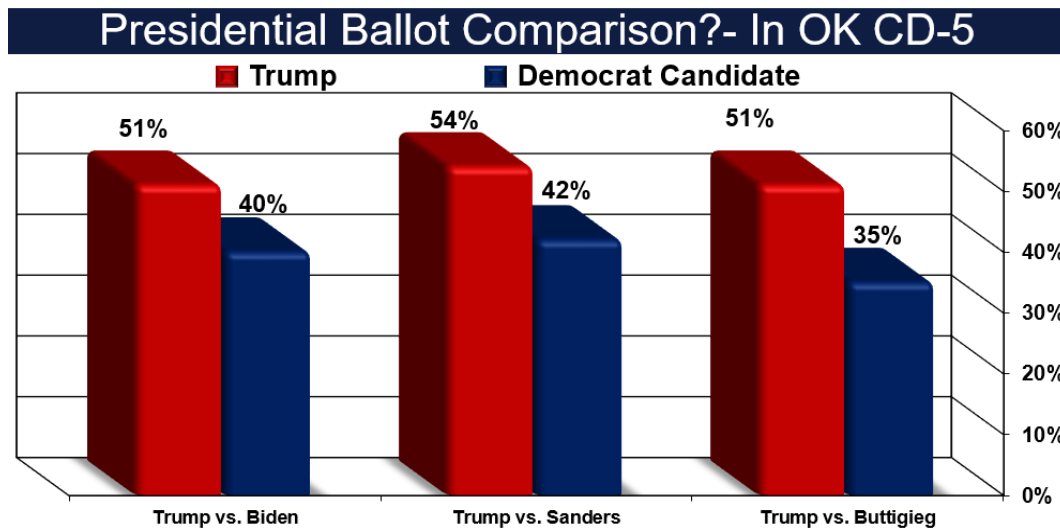

(Continued from page 1)